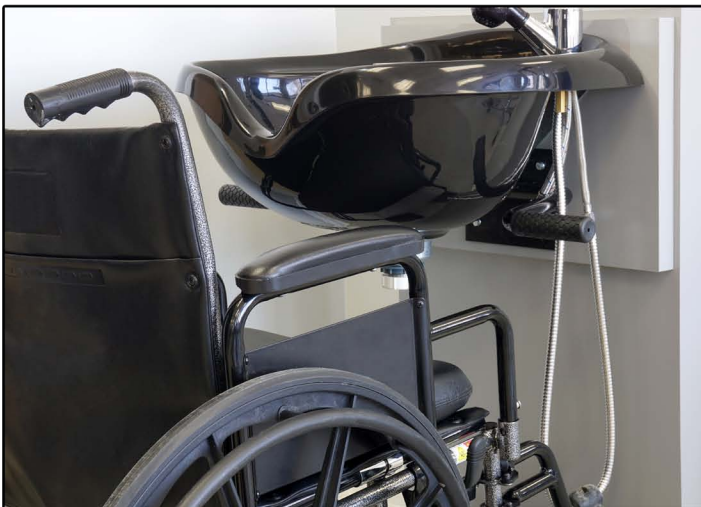

Wash
Assist
Security
Handgrip

The **WASH** from Takara Belmont.
Promotes a secure forward hair wash position
for those clients who cannot or do not feel
comfortable reclining backwards.

Model #2100HB

(Shown with Model 2000 Bowl - Not included)

Wheel Chair Accessible

Secure rubber hand grip